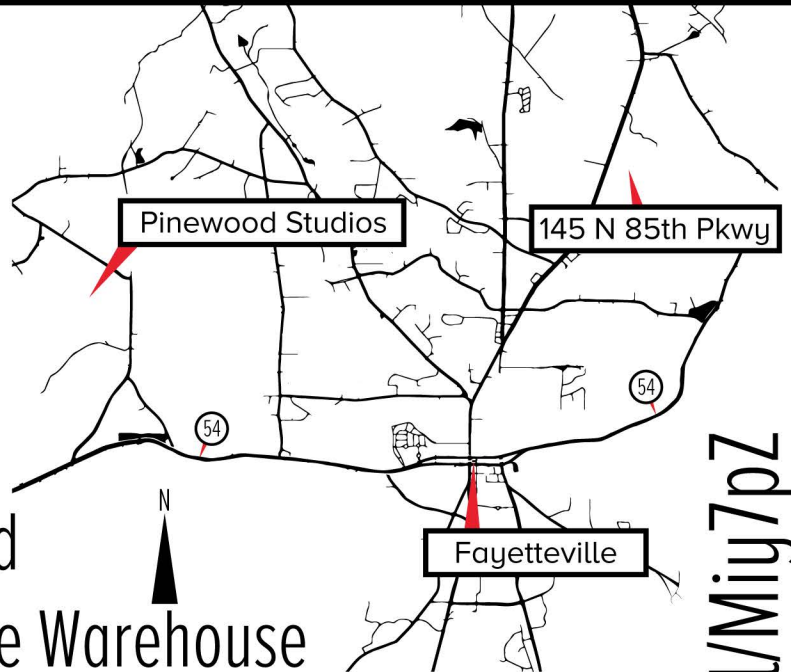

145 N 85th Pkwy

Fayetteville, GA 30214

View Listing at: goo.gl/Miy7pZ

Pace Real Estate & Development

FOR SALE

145 N 85th Pkwy Fayetteville, GA 30214

Key Features

2acre site

10,000sf Office Warehouse

14,000sf Warehouse

Large paved truck courtyard

Roll Up Doors on each Office Warehouse

Close By

Pinewood Studios - **14min**

Atlanta Hartfield International Airport - **21min**

The Pavillion (Largest Shopping Center South of Atlanta) - **2min**